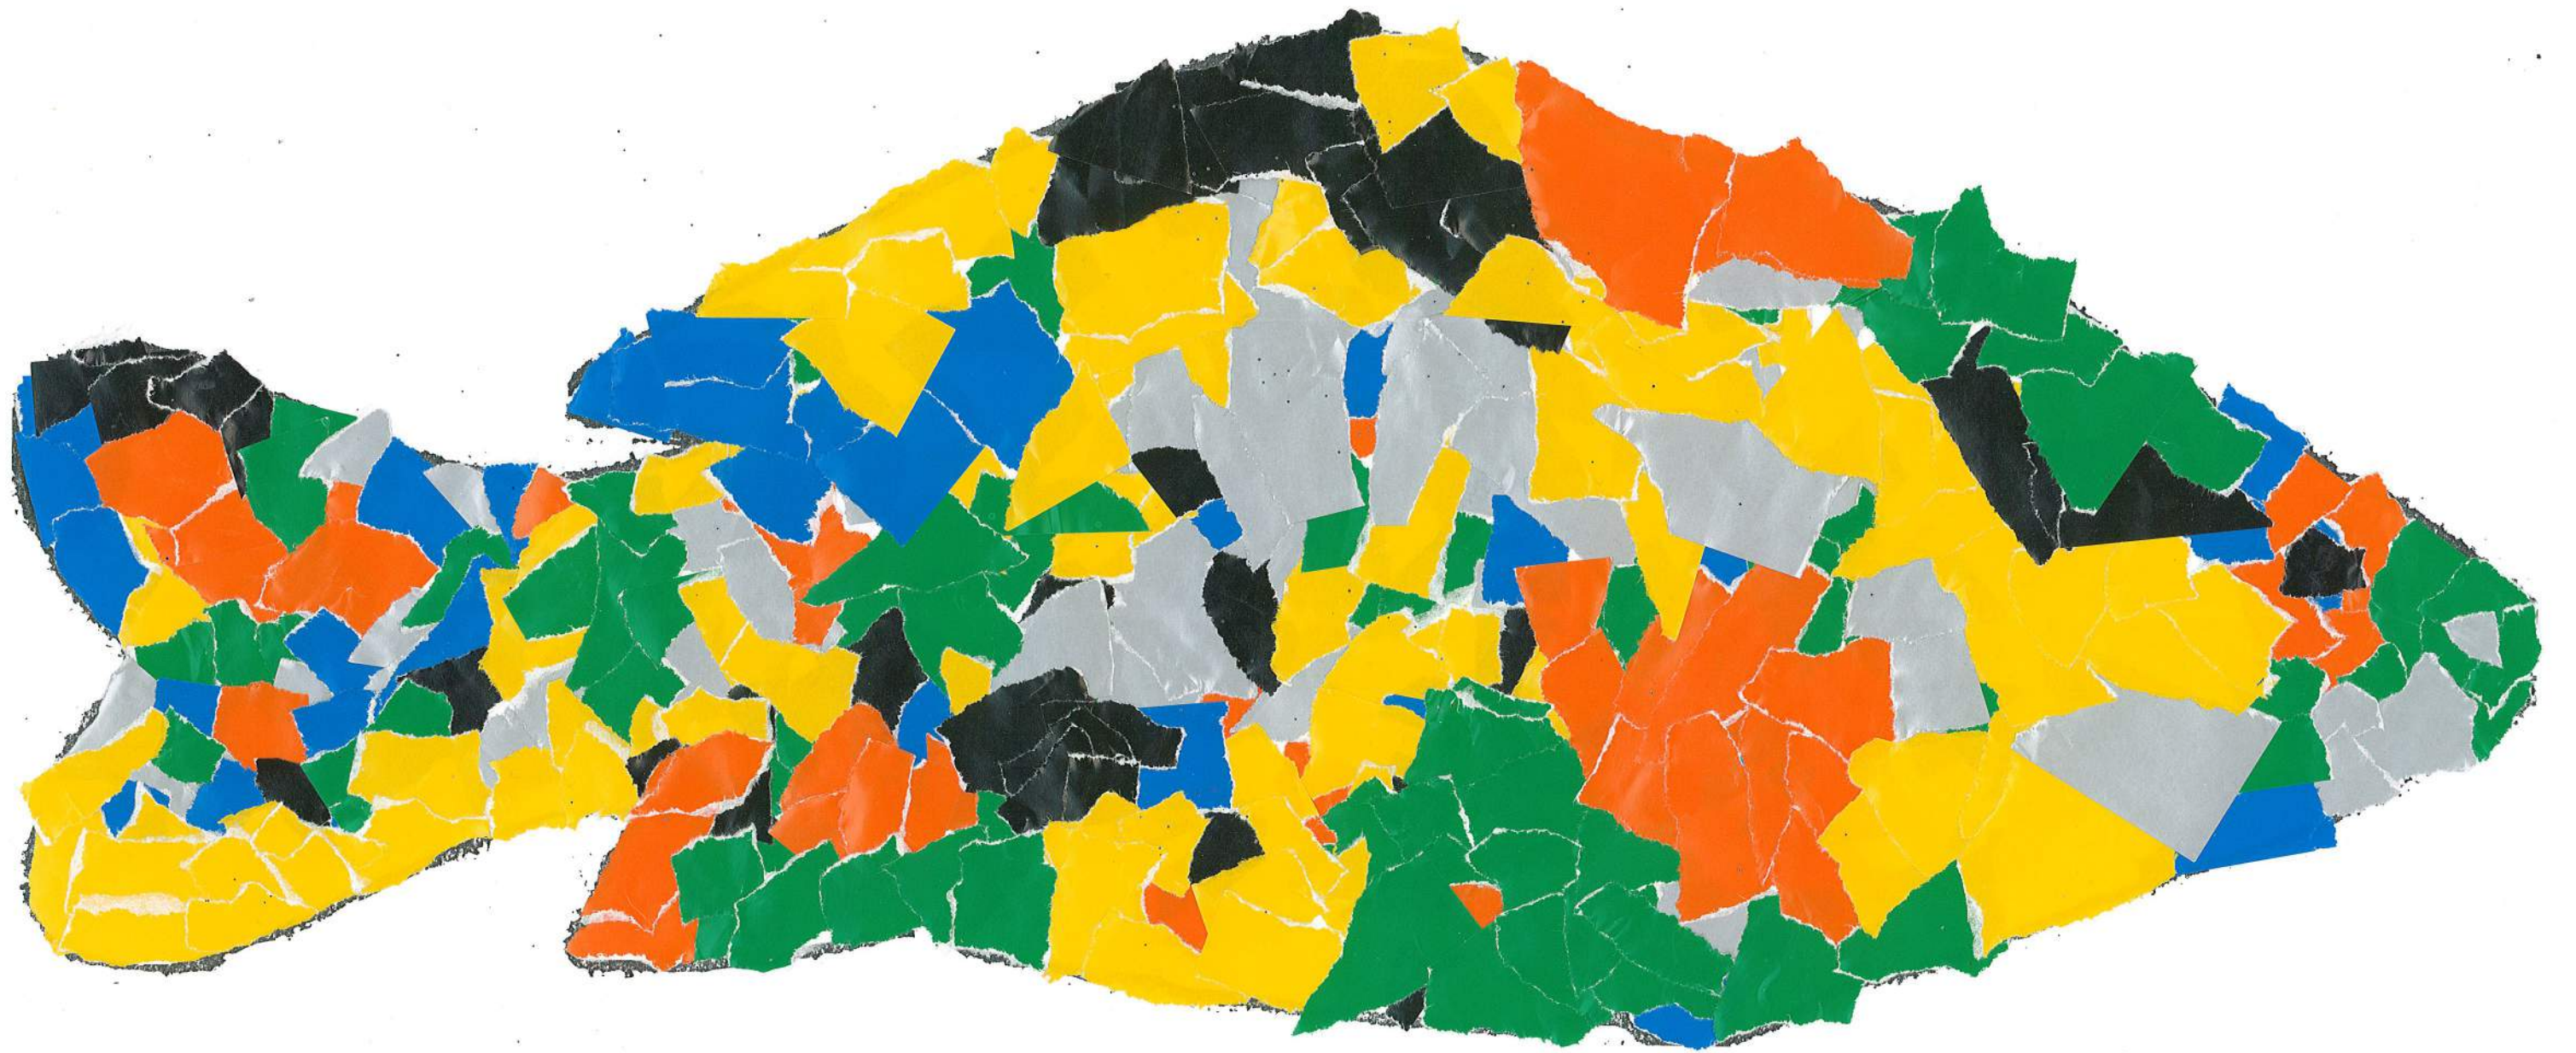

"fish" or "goldfish"

1987 at Javelle

1850
1850

Faint, illegible handwritten text in the upper right corner of the page.

21 1/2
16/00