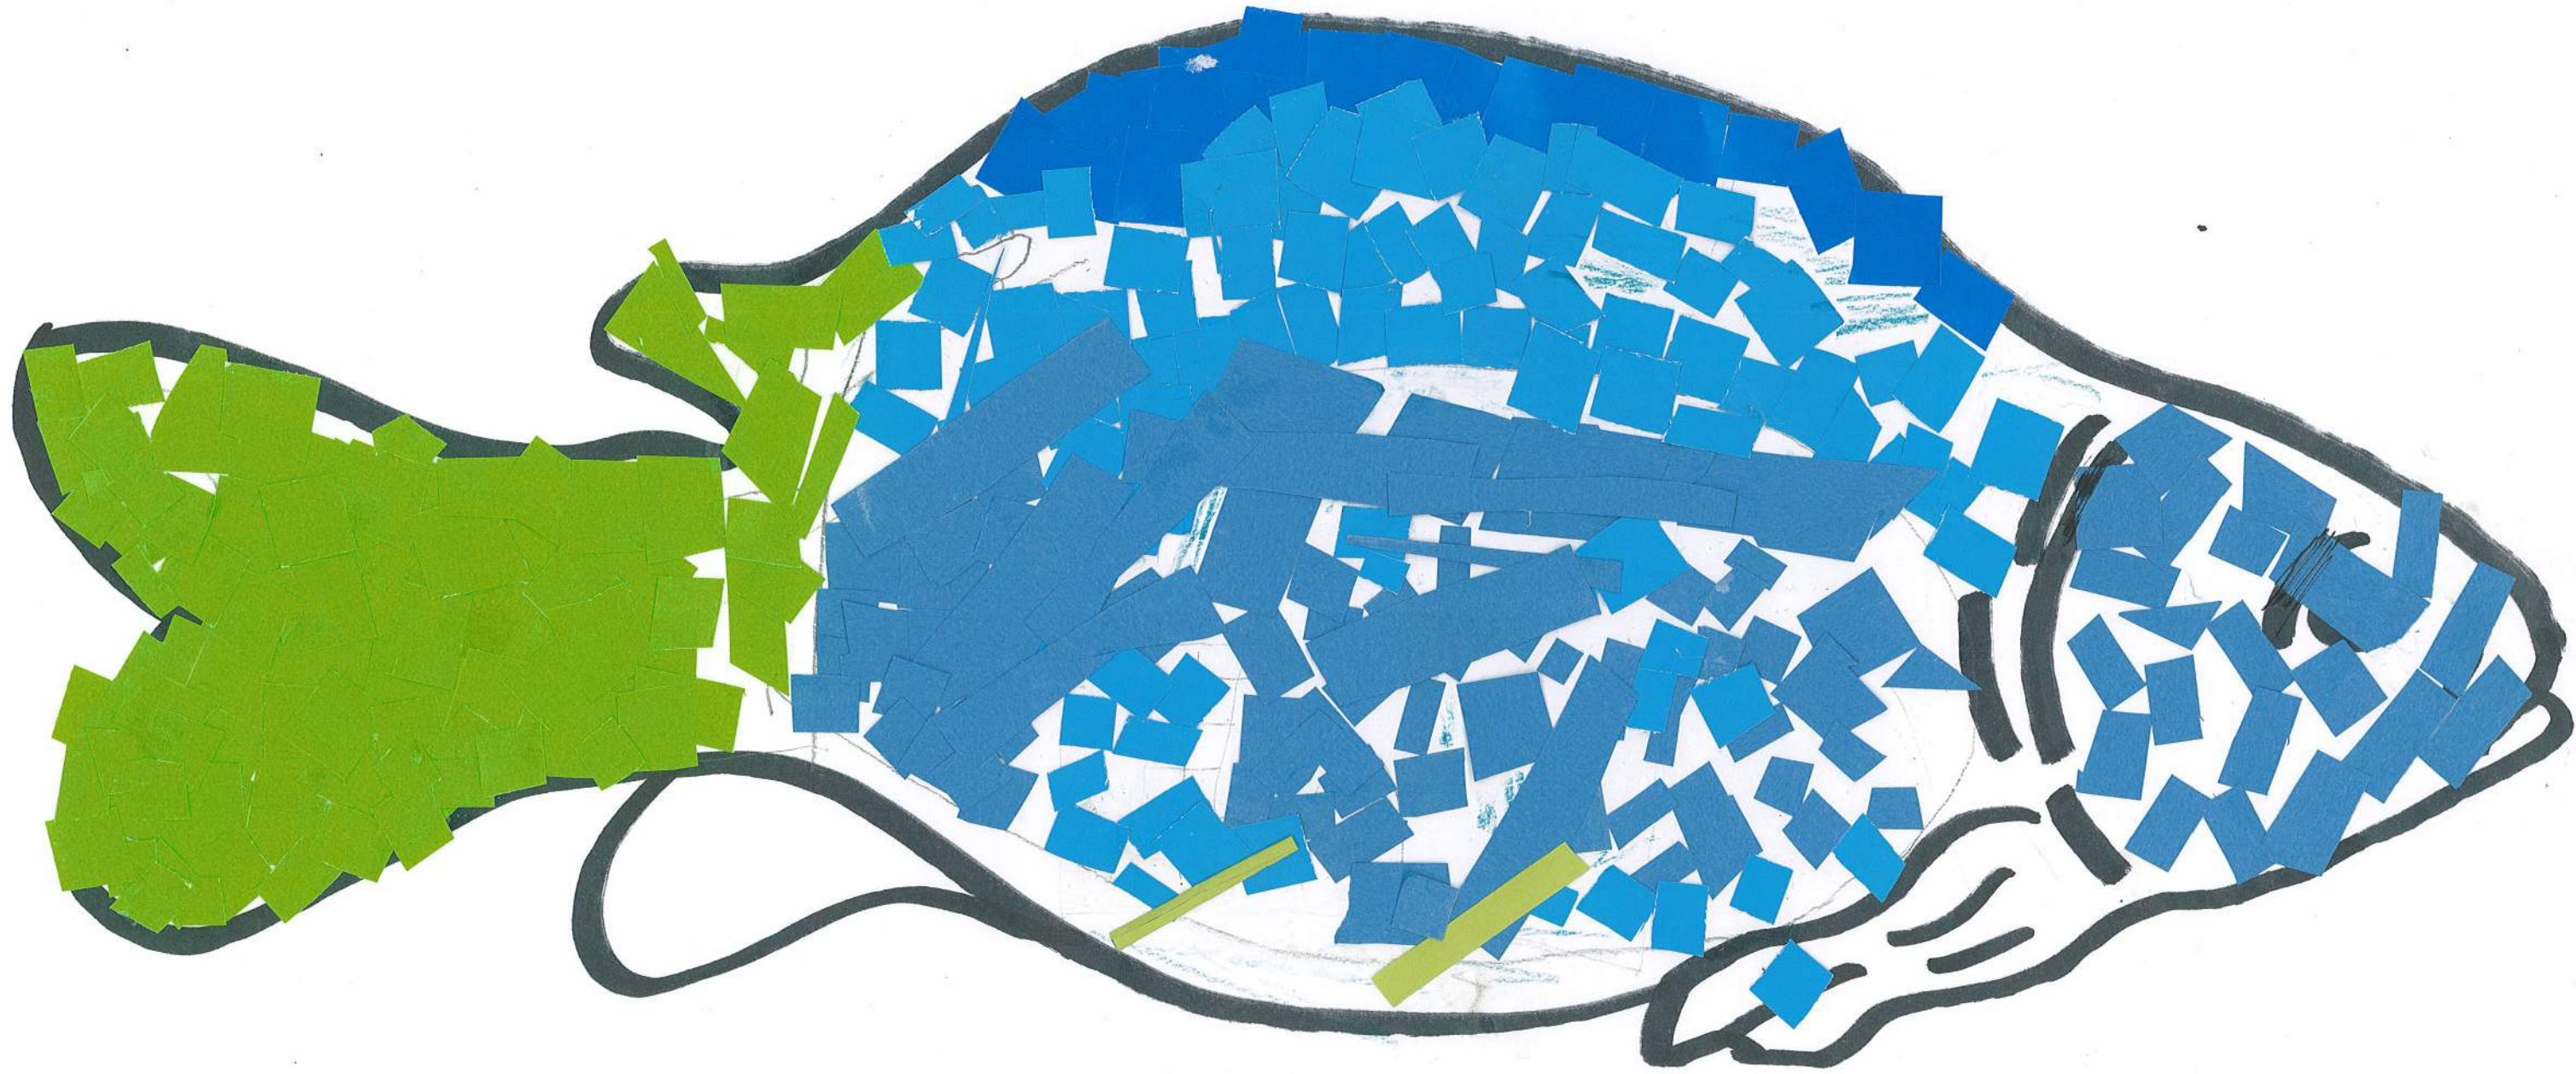

Handwritten text at the top of the page, possibly bleed-through from the reverse side. It includes the Roman numeral "II" and some illegible characters.

Handwritten text at the top of the page, possibly a title or description, written in a cursive script. The text is partially obscured and difficult to decipher.

Polina Probst N III  
School Polina Probst  
W. Polina Probst  
School Polina Probst  
School Polina Probst

Handwritten text in a cursive script, likely in German, located at the top of the page. The text is faint and partially obscured by the artwork below.