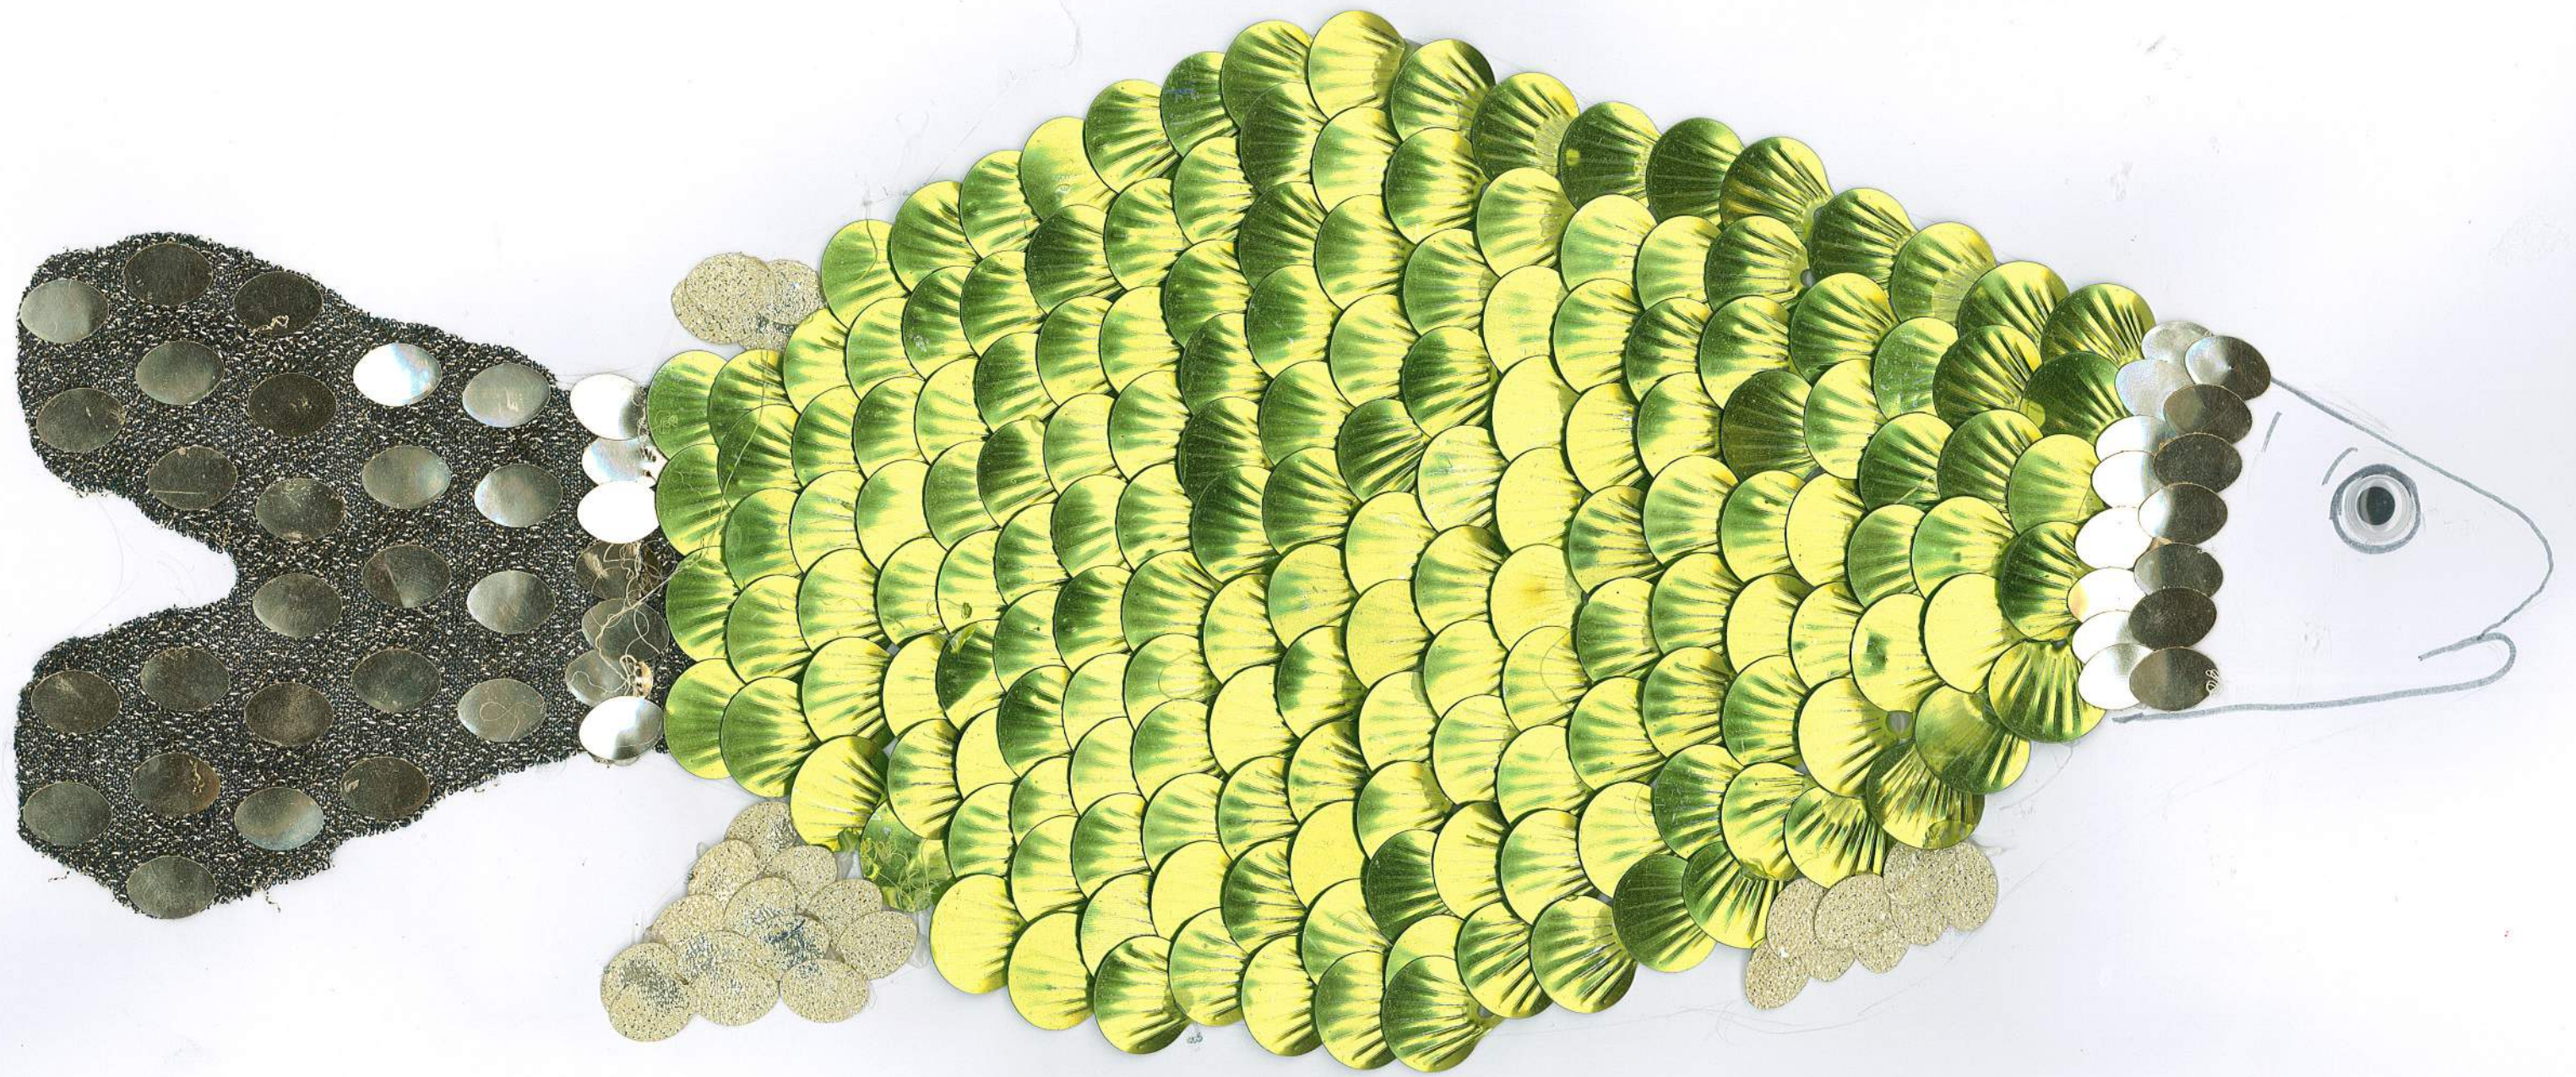

Handwritten text at the top of the page, possibly bleed-through from the reverse side. It includes the Roman numeral "II" and some illegible characters.

Handwritten text at the top of the page, possibly a title or description, written in a cursive script. The text is partially obscured and difficult to decipher.

Polina Probst N III  
School Polina Probst  
W. Polina Probst  
School Polina Probst  
School Polina Probst

Handwritten text in a cursive script, likely in German, located at the top of the page. The text is faint and partially obscured by the artwork below.